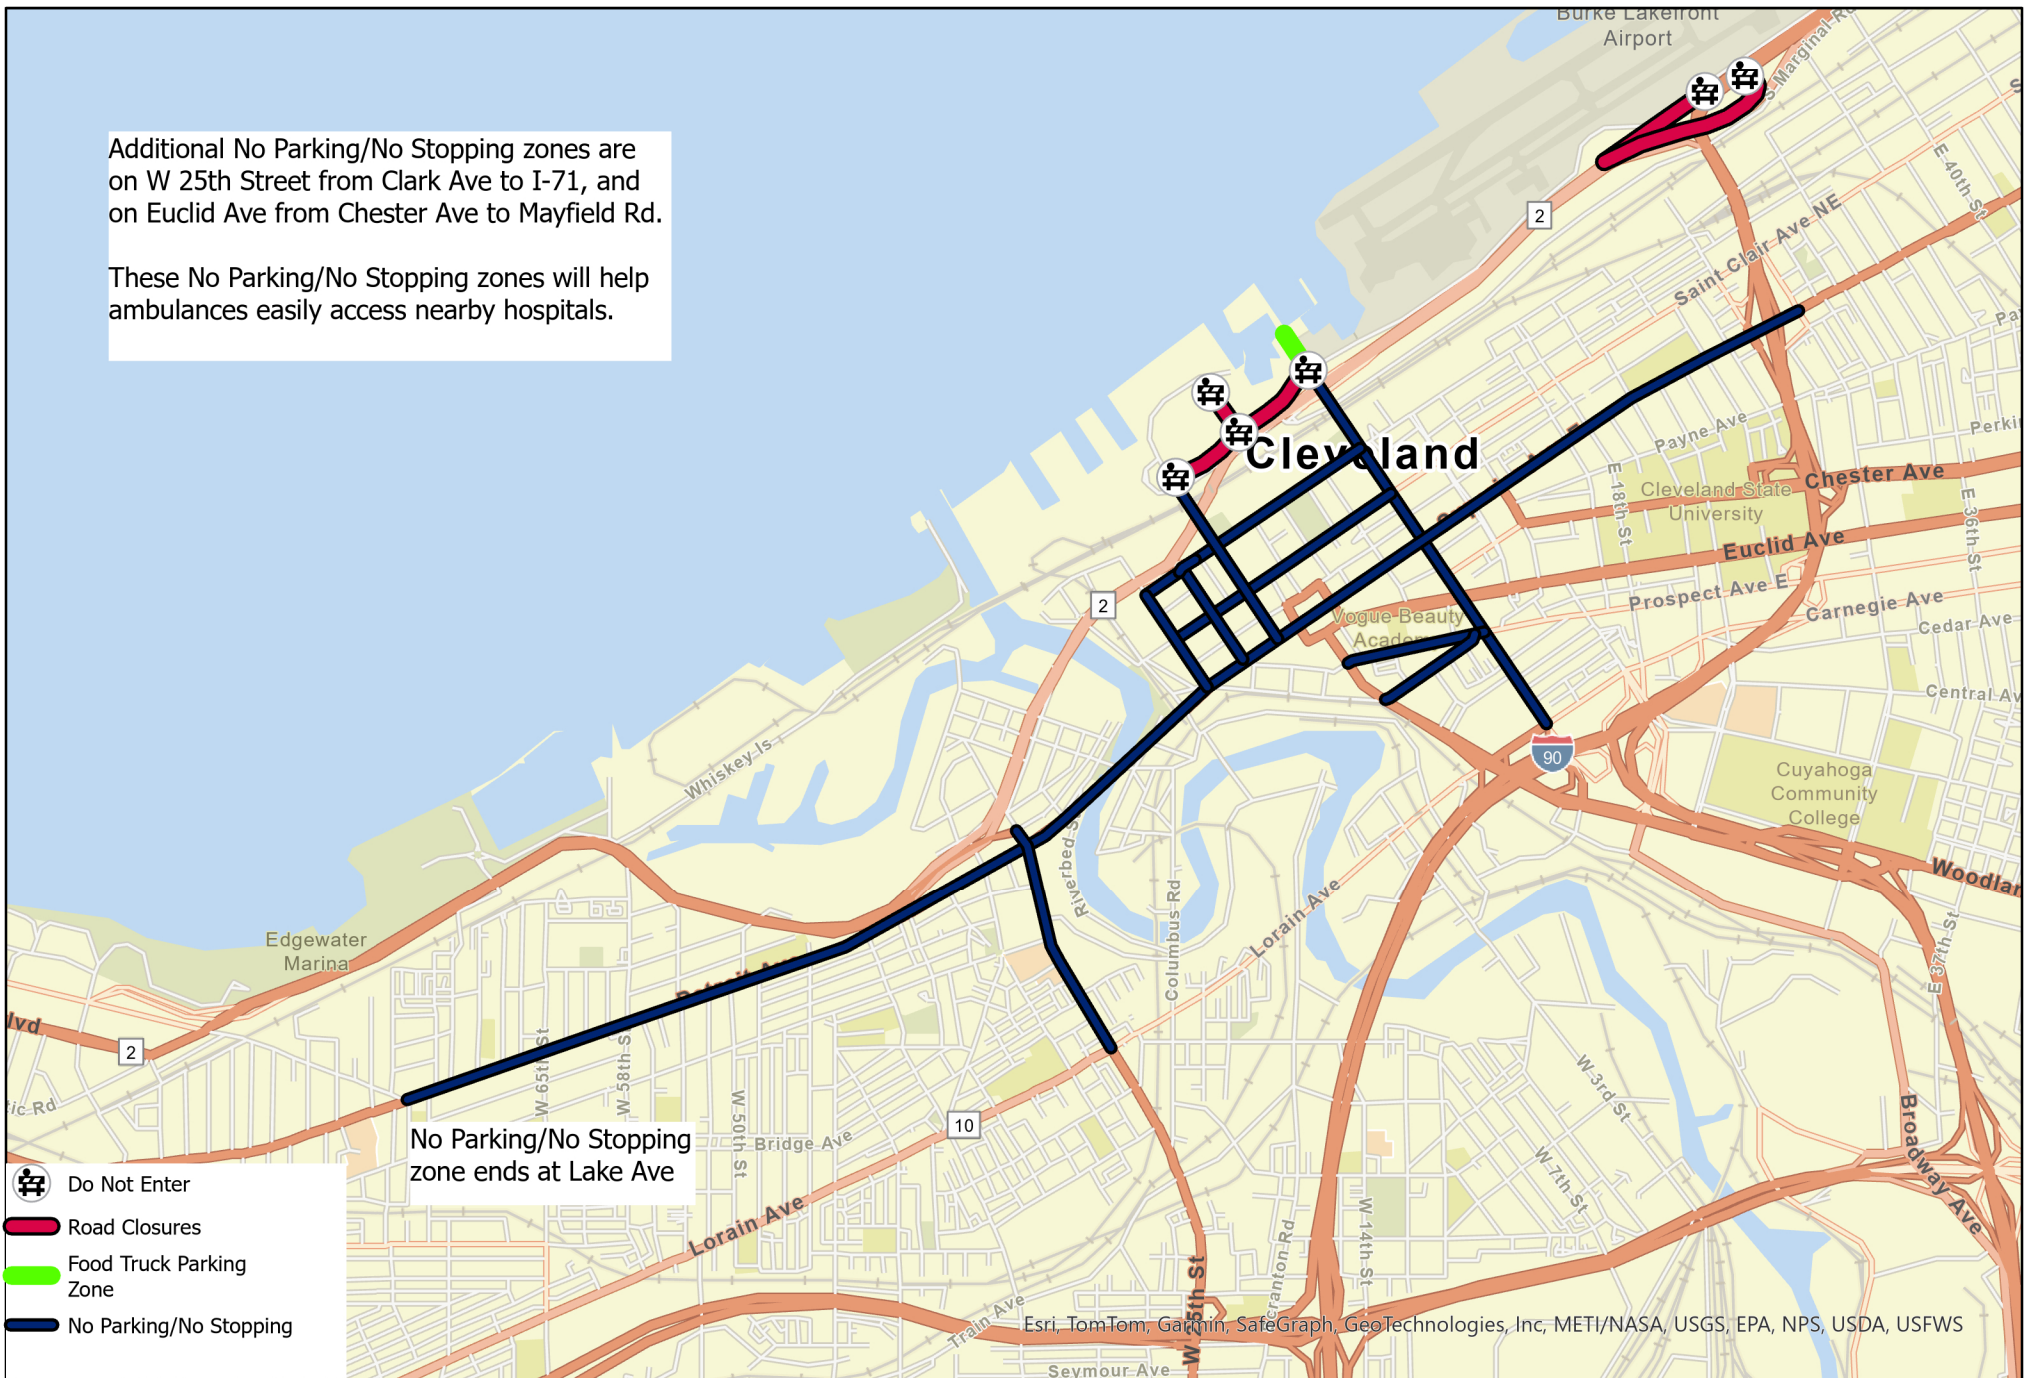

Additional No Parking/No Stopping zones are on W 25th Street from Clark Ave to I-71, and on Euclid Ave from Chester Ave to Mayfield Rd.

These No Parking/No Stopping zones will help ambulances easily access nearby hospitals.

2024 Eclipse Road Closures/Parking Restrictions